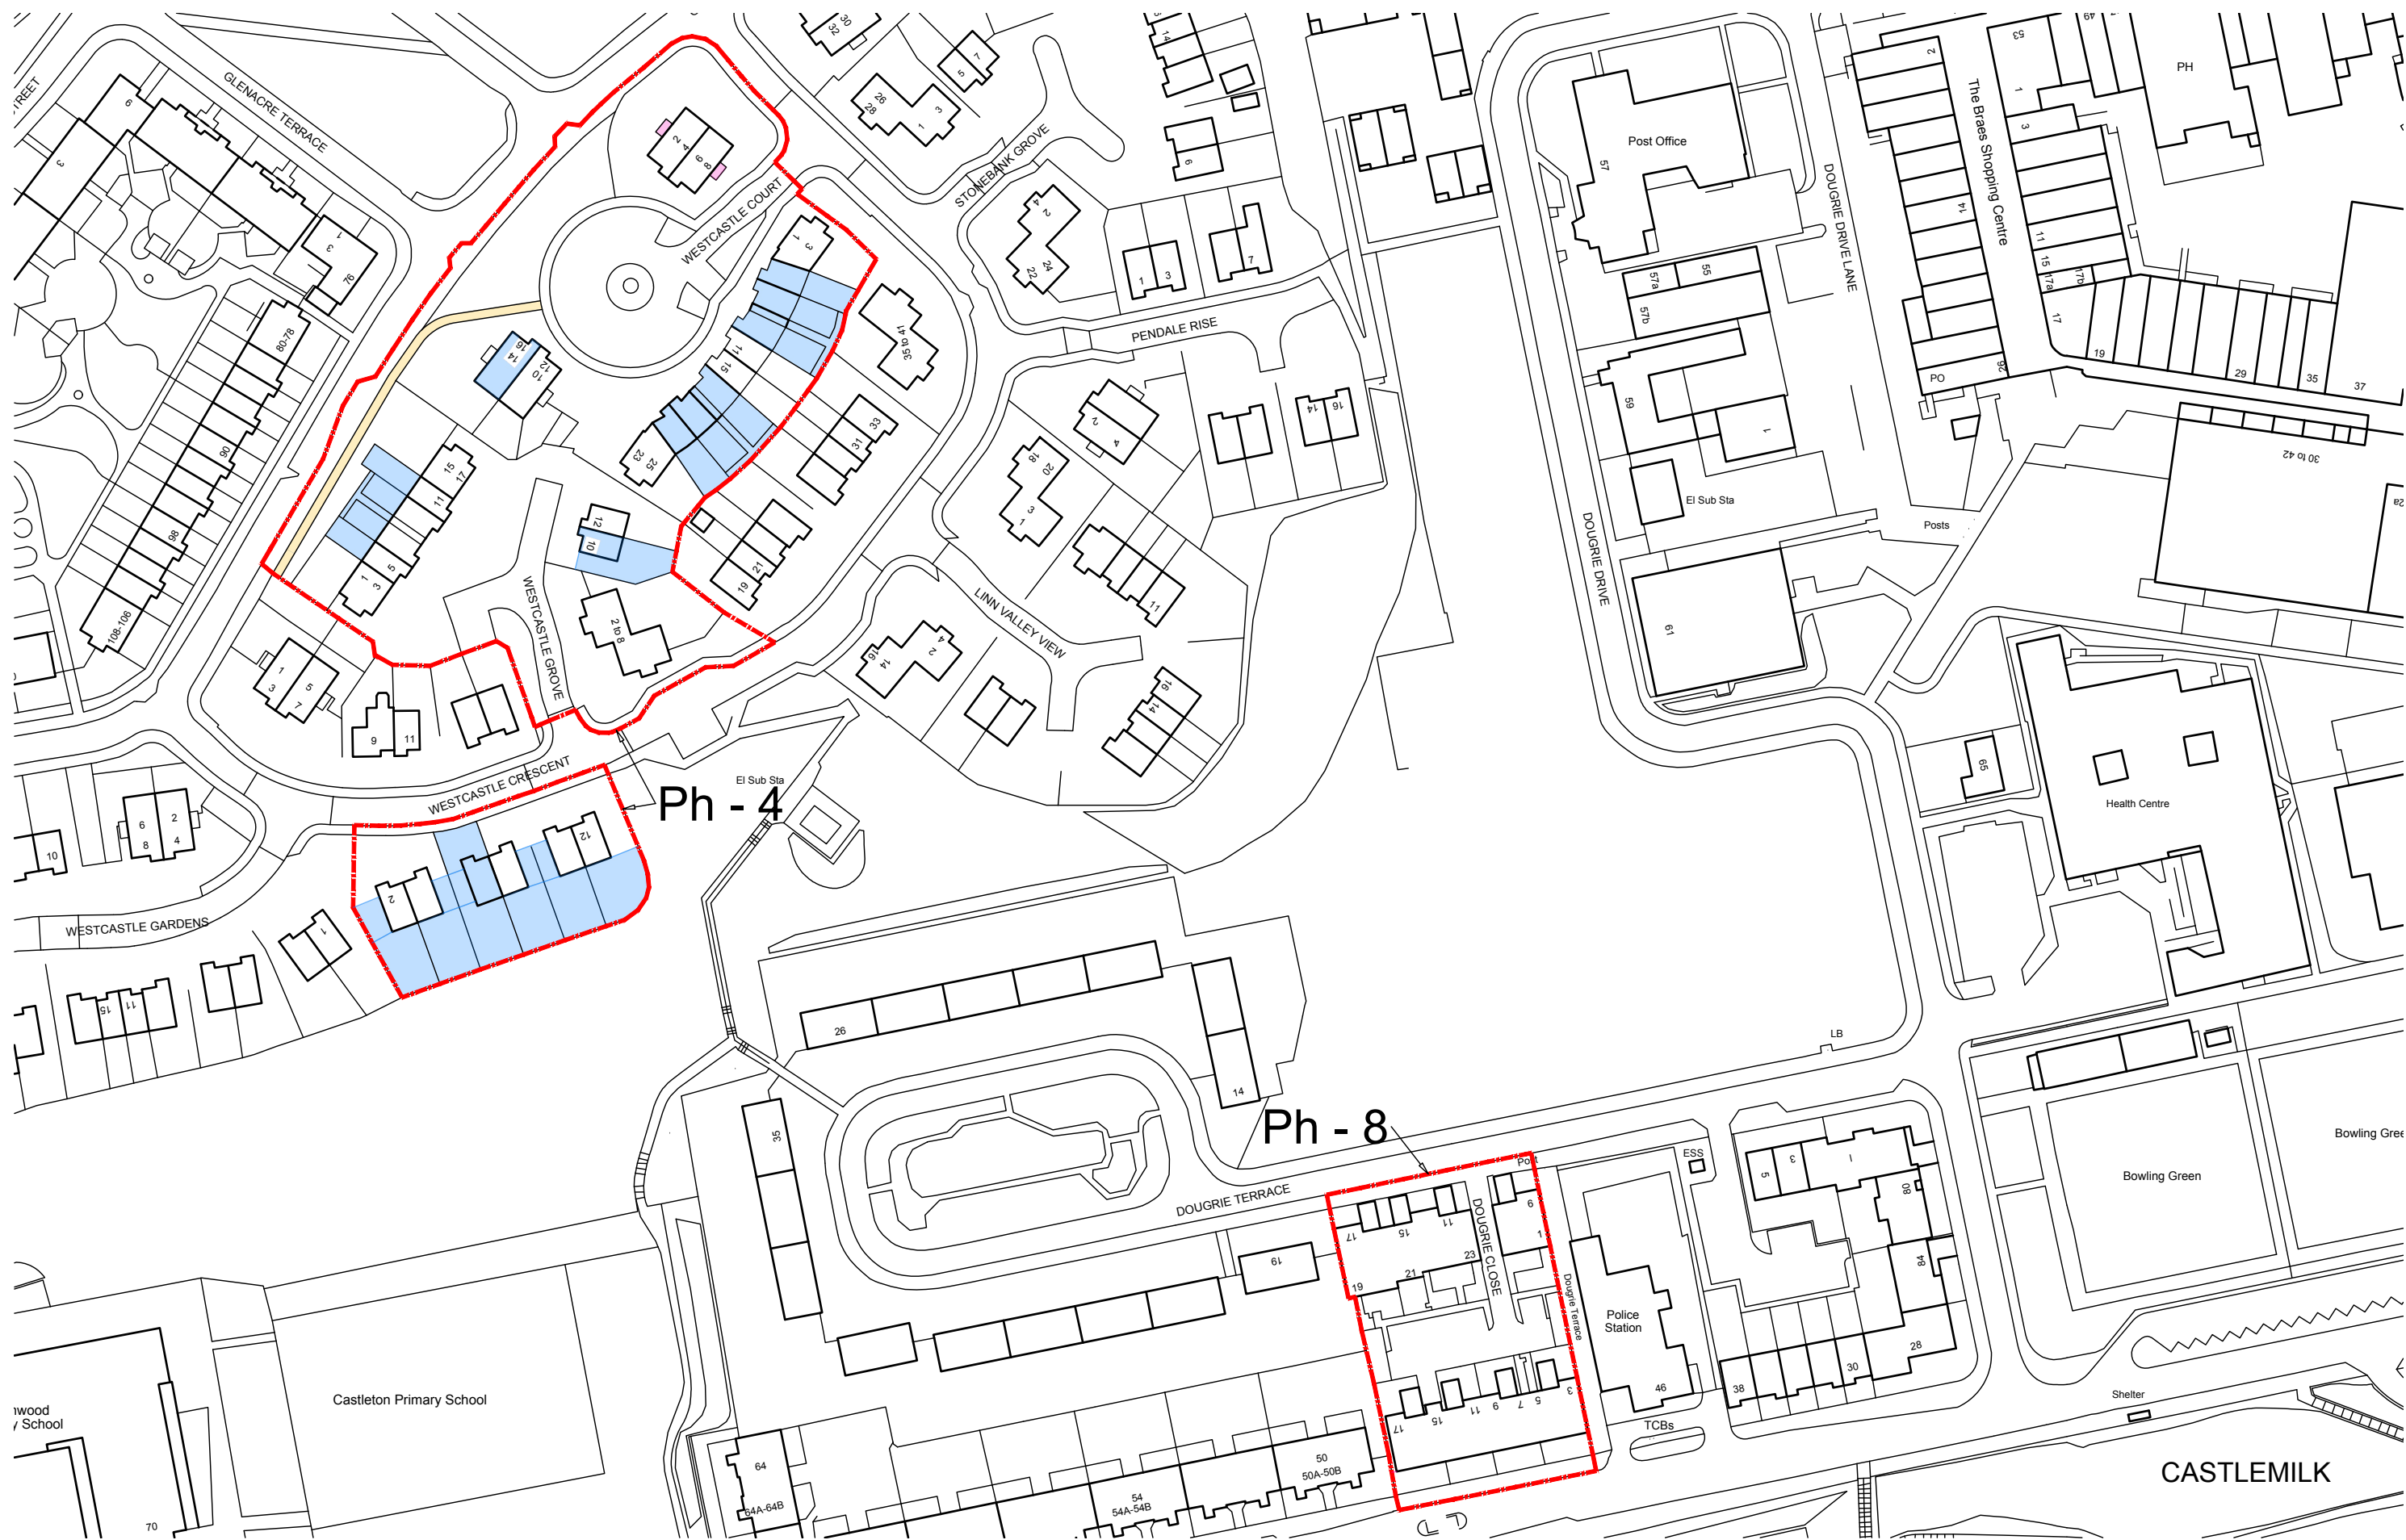

Craigdale Housing Association Limited
Landscape Maintenance Contract 2018

1:1250
6237/13C

January 2018

(PHASES 6 & 7)

Phase 6 (Glenacre Drive & Glenacre Grove)
Phase 7 (Douglie Drive, Douglie Street, Glenacre Drive & Glenacre Gardens)

-  Areas Enclosed
-  Extent of Craigdale HA Property

Craigdale Housing Association Limited
Landscape Maintenance Contract 2018

1:1250
6237/14C

January 2018

(PHASES 4 & 8)

-  Areas Encluded
-  Extent of Craigdale HA Property

Phase 4: Westcastle Crescent, Westcastle Grove & Westcastle Court
Phase 8: Dougrie Terrace & Dougrie Close

Craigdale Housing Association Limited
Landscape Maintenance Contract 2018

1:1250
6237/15C

January 2018

(PHASES 1, 2, 3, 5 & 9)

-  Areas Enclosed
-  Extent of Craigdale HA Property

- Phase 1: Downcraig Drive, Downcraig Road, Birgidale Road
- Phase 2: Birgidale Road
- Phase 3: Dougie Road, Dougie Gardens
- Phase 5: Downcraig Drive & Downcraig Terrace
- Phase 9: Downcraig Road, Downcraig Drive & Downcraig Terrace