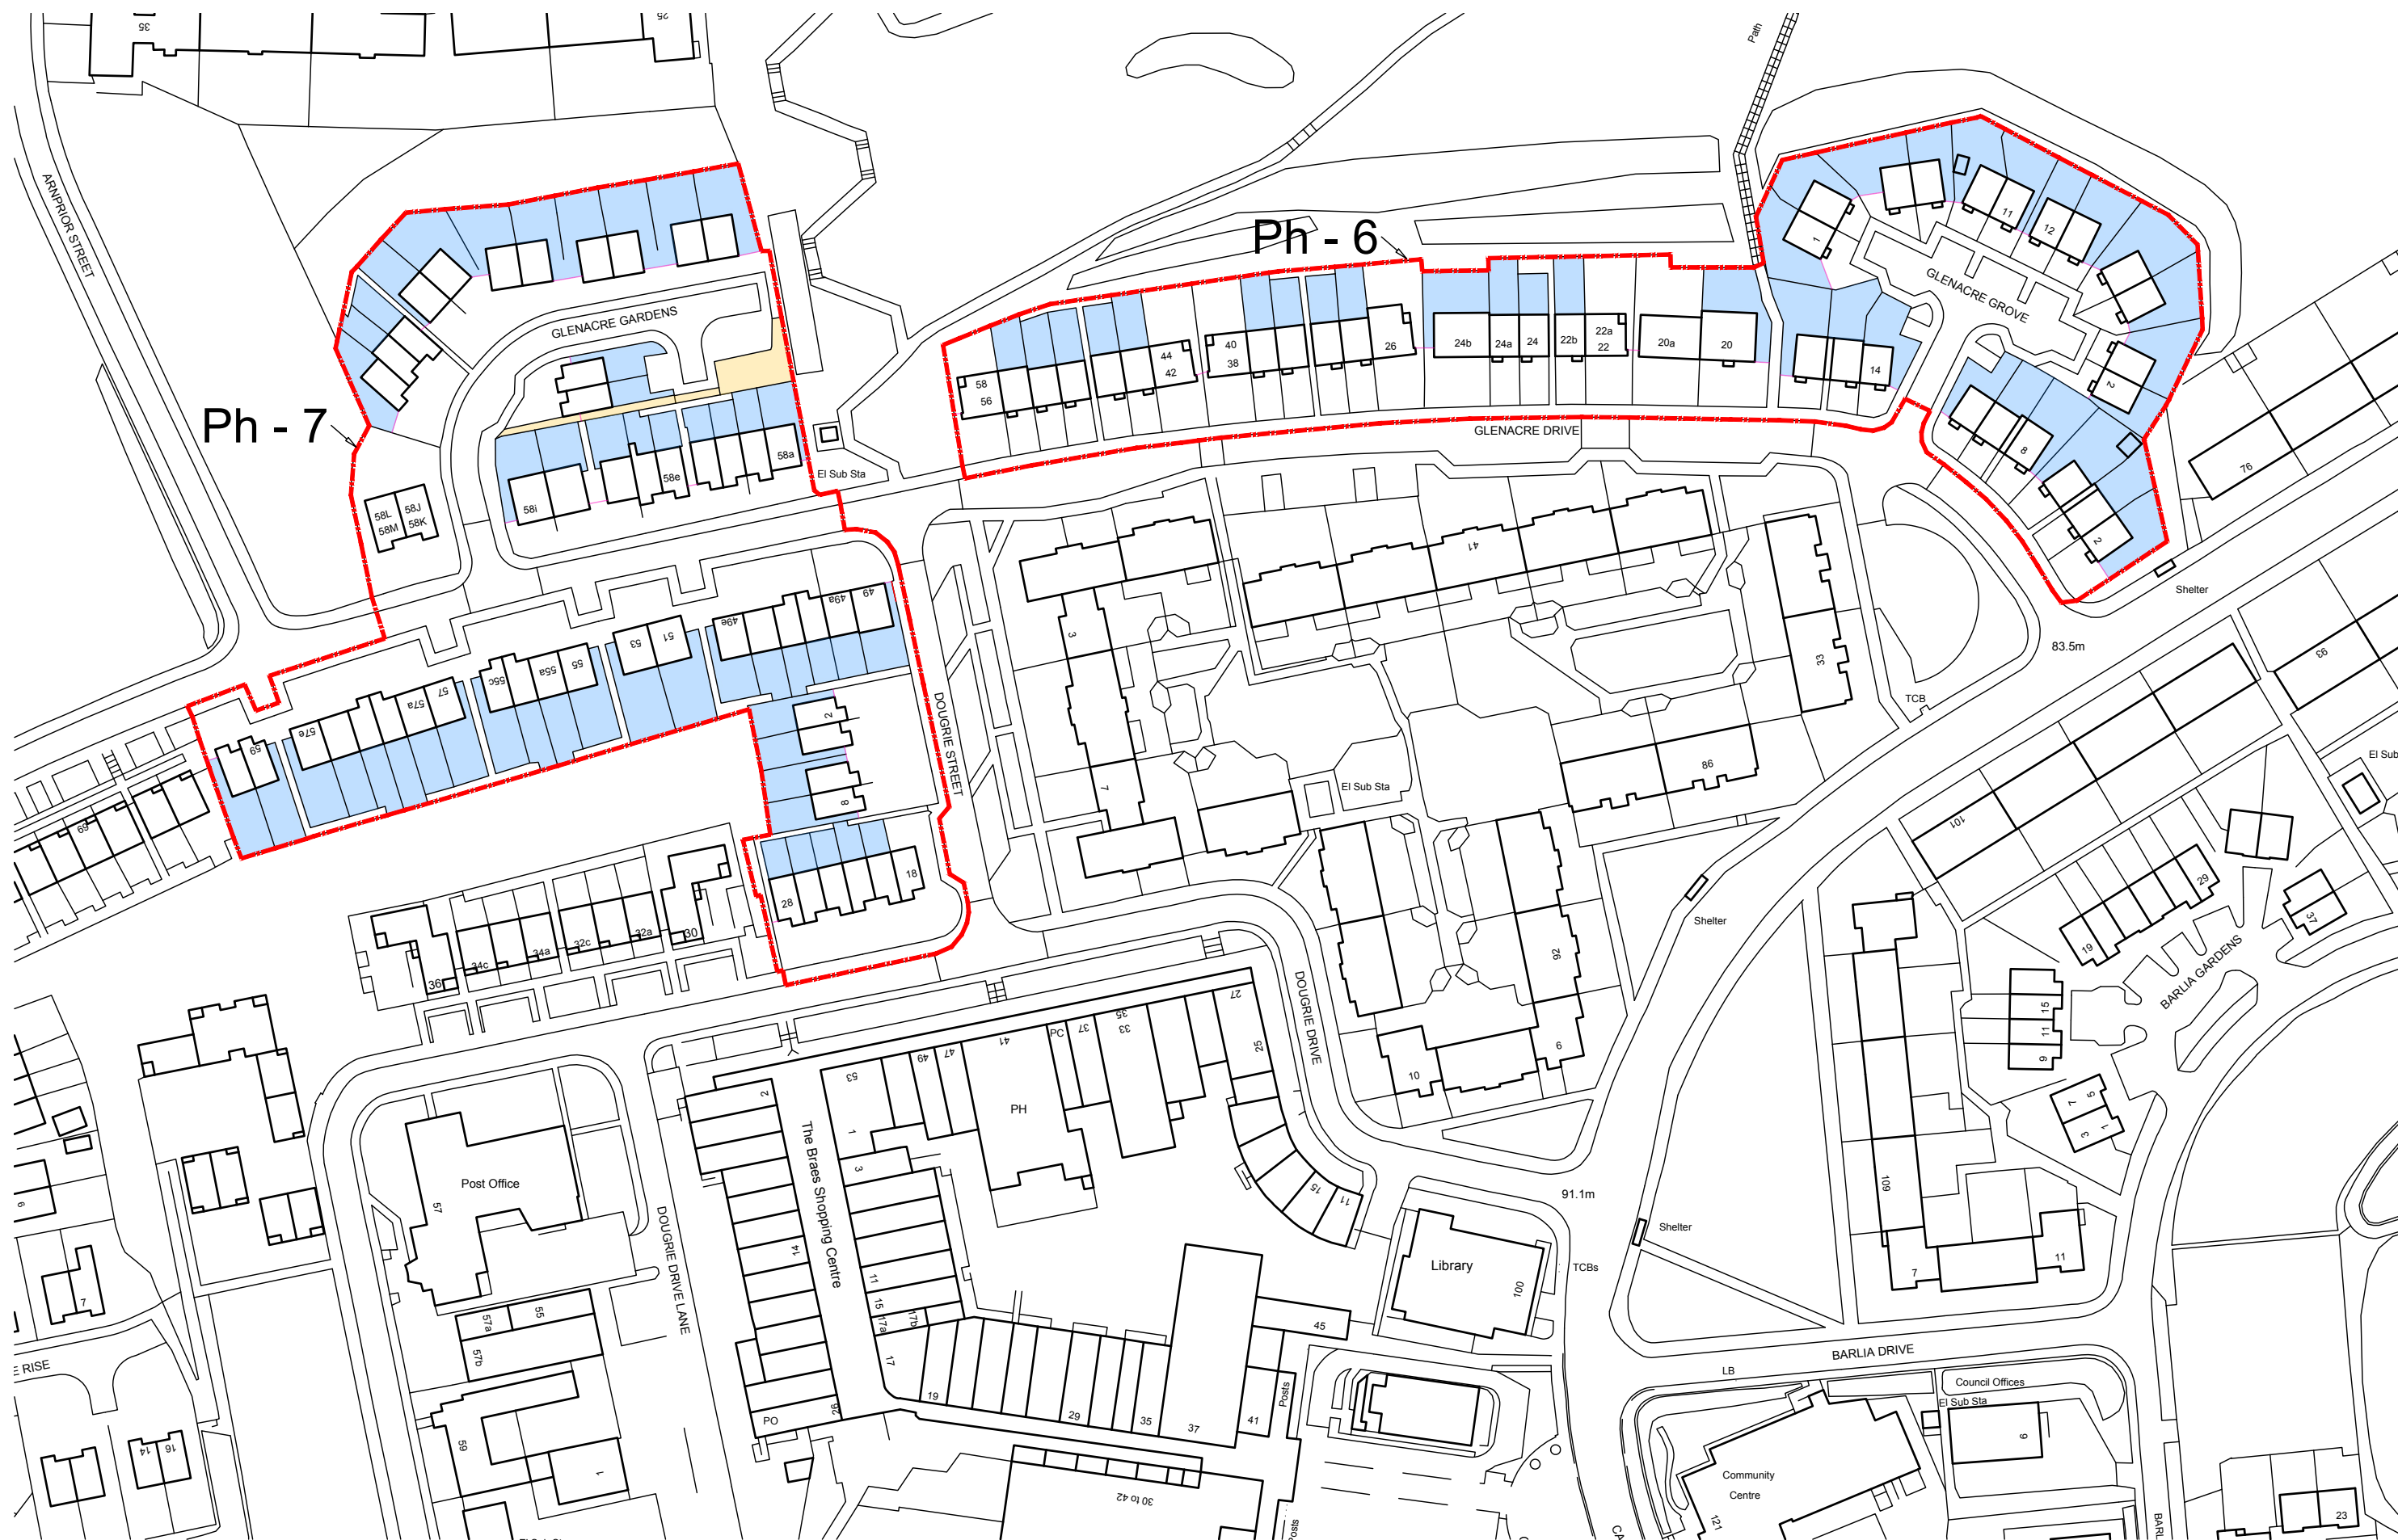

Craigdale Housing Association Limited
Landscape Maintenance Contract 2018

1:1250
6237/13C

January 2018

(PHASES 6 & 7)

Phase 6 (Glenacre Drive & Glenacre Grove)
Phase 7 (Douglie Drive, Douglie Street, Glenacre Drive & Glenacre Gardens)

-  Areas Enclosed
-  Extent of Craigdale HA Property

Craigdale Housing Association Limited
Landscape Maintenance Contract 2018

1:1250
6237/14C

January 2018

(PHASES 4 & 8)

-  Areas Encluded
-  Extent of Craigdale HA Property

Phase 4: Westcastle Crescent, Westcastle Grove & Westcastle Court
Phase 8: Dougrie Terrace & Dougrie Close

Craigdale Housing Association Limited
Landscape Maintenance Contract 2018

1:1250
6237/15C

January 2018

(PHASES 1, 2, 3, 5 & 9)

-  Areas Enclosed
-  Extent of Craigdale HA Property

- Phase 1: Downcraig Drive, Downcraig Road, Birgidale Road
- Phase 2: Birgidale Road
- Phase 3: Dougie Road, Dougie Gardens
- Phase 5: Downcraig Drive & Downcraig Terrace
- Phase 9: Downcraig Road, Downcraig Drive & Downcraig Terrace